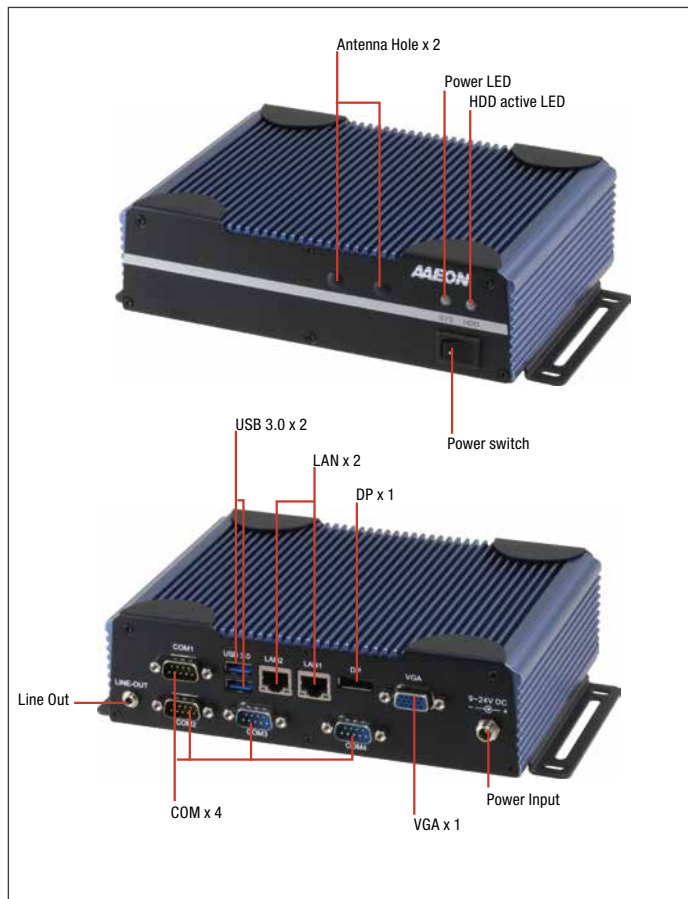

Fanless Embedded Box PC with 5th Generation Intel® Core™ i3 Processor SoC

## Features

- U-Series CPU: Intel® Core i3-5010U
- Good for Industrial Use with 4 COM Ports
- Wide Temperature Support: -20°C ~ 60°C
- Wide Voltage Support: 9 - 24 V

Net Weight	3.3 lb (1.5 kg)
OS Support	Windows® 10 (64 bit), Windows® 8.1(32/64-bit), Windows® 7(32/64-bit), Linux Ubuntu 14.10

## Specifications

CPU	Intel® 5th Generation Core™ i3-5010U, 2.1 GHz
Chipset	Intel® System on Chip
System memory	DDR3L 1600 SODIMM x 1, up to 8 GB
Display Interface	VGA, DP
Storage Device	mSATA, HDD/SSD
Ethernet	Intel® WGI211AT, 10/100/1000Base-TX x 1 Intel® WGI218LM, 10/100/1000Base-TX x 1
I/O	RS-232/422/485 x 2 RS-232 x 2 USB 2.0 x 2 (A2M) USB 3.0 x 2 VGA x 1 DP x 1 Line-out x 1 LAN x 2 Antenna holes x 2 Power switch Power input
Expansion	Full-size Mini-Card and SIM slot x 1 (optional for mSATA) Half-size Mini-Card x 1
Indicator	Power LED HDD active LED
Power Requirement	9 - 24V with lockable DC jack
MOUNTING	Wallmount
Operating Temperature	-20°C ~ 60°C with W.T. HDD (according to IEC68-2-14 with 0.5 m/s AirFlow ;with industrial devices)
Storage Temperature	-45°C ~ 80°C
Storage Humidity	95% @ 40°C, non-condensing
Anti-Vibration	5 Grms/ 5 ~ 500Hz/ operation –mSATA / SSD 1 Grms/ 5~ 500Hz/ operation – HDD
Certification	CE/FCC class A
Dimensions (W x H x D)	7.76" x 2.17" x 5.63" (197mm x 55mm x 143mm)
Gross Weight	—

## Ordering Information

Part Number	CPU	RAM	LAN	USB	RS-232	RS-232/422/485	Storage	Display	Expansion	Mounting	Power	Temp.
BOXER-6638U-A1M-1010	Intel® Core i3-5010U	—	2	2	2	2	HDD/SSD	VGA x 1 DP x 1	Full-size Mini-Card and SIM slot x 1 (optional for mSATA) Half-size Mini-Card x 1	Wallmount	DC 9-24V	-20°C ~ 60°C According to IEC60068-2, 0.5m/s air flow
BOXER-6638U-A2M-1010	Intel® Core i3-5010U	—	2	4	2	2	HDD/SSD	VGA x 1 DP x 1	Full-size Mini-Card and SIM slot x 1 (optional for mSATA) Half-size Mini-Card x 1	Wallmount	DC 9-24V	-20°C ~ 60°C According to IEC60068-2, 0.5m/s air flow