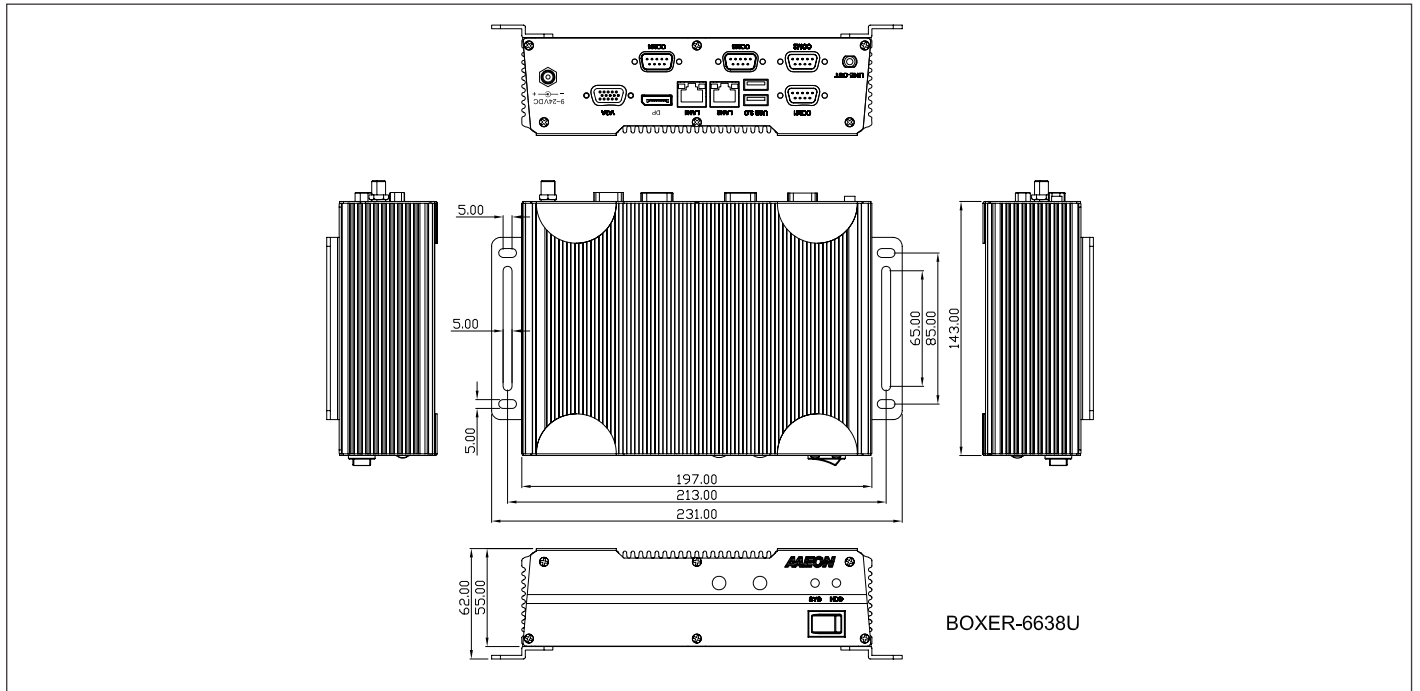

## Features

- U-Series CPU: Intel® Core i3-5010U
- Good for Industrial Use with 4 COM Ports
- Wide Temperature Support: -20°C ~ 60°C
- Wide Voltage Support: 9 - 24 V

Net Weight	3.3 lb (1.5 kg)
OS Support	Windows® 10 (64 bit), Windows® 8.1(32/64-bit), Windows® 7(32/64-bit), Linux Ubuntu 14.10

## Specifications

CPU	Intel® 5th Generation Core™ i3-5010U, 2.1 GHz
Chipset	Intel® System on Chip
System memory	DDR3L 1600 SODIMM x 1, up to 8 GB
Display Interface	VGA, DP
Storage Device	mSATA, HDD/SSD
Ethernet	Intel® WGI211AT, 10/100/1000Base-TX x 1 Intel® WGI218LM, 10/100/1000Base-TX x 1
I/O	RS-232/422/485 x 2 RS-232 x 2 USB 2.0 x 2 (A2M) USB 3.0 x 2 VGA x 1 DP x 1 Line-out x 1 LAN x 2 Antenna holes x 2 Power switch Power input
Expansion	Full-size Mini-Card and SIM slot x 1 (optional for mSATA) Half-size Mini-Card x 1
Indicator	Power LED HDD active LED
Power Requirement	9 - 24V with lockable DC jack
MOUNTING	Wallmount
Operating Temperature	-20°C ~ 60°C with W.T. HDD (according to IEC68-2-14 with 0.5 m/s AirFlow ;with industrial devices)
Storage Temperature	-45°C ~ 80°C
Storage Humidity	95% @ 40°C, non-condensing
Anti-Vibration	5 Grms/ 5 ~ 500Hz/ operation –mSATA / SSD 1 Grms/ 5~ 500Hz/ operation – HDD
Certification	CE/FCC class A
Dimensions (W x H x D)	7.76" x 2.17" x 5.63" (197mm x 55mm x 143mm)
Gross Weight	—

## Dimension

Unit: mm

BOXER-6638U

## Ordering Information

Part Number	CPU	RAM	LAN	USB	RS-232	RS-232/422/485	Storage	Display	Expansion	Mounting	Power	Temp.
BOXER-6638U-A1M-1010	Intel® Core i3-5010U	—	2	2	2	2	HDD/SSD	VGA x 1 DP x 1	Full-size Mini-Card and SIM slot x 1 (optional for mSATA) Half-size Mini-Card x 1	Wallmount	DC 9-24V	-20°C ~ 60°C According to IEC60068-2, 0.5m/s air flow
BOXER-6638U-A2M-1010	Intel® Core i3-5010U	—	2	4	2	2	HDD/SSD	VGA x 1 DP x 1	Full-size Mini-Card and SIM slot x 1 (optional for mSATA) Half-size Mini-Card x 1	Wallmount	DC 9-24V	-20°C ~ 60°C According to IEC60068-2, 0.5m/s air flow