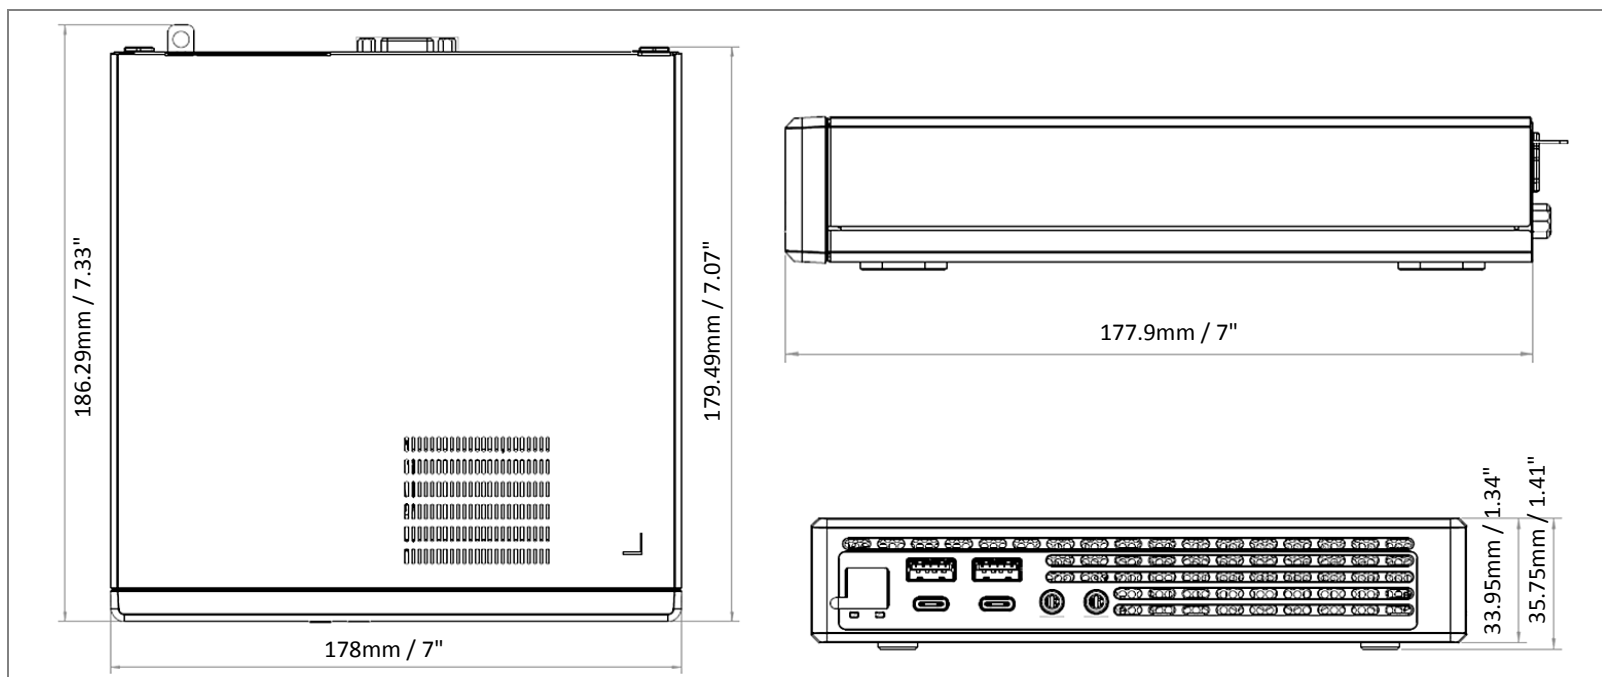

### Features

- Intel® 8th Gen Core™ i5 Processors, up to 65W
- 260-pin DDR4 2133 MHz SO-DIMM x 2, up to 32GB (16GB per DIMM)
- USB 3.1 Gen1 x 2, USB 3.1 Gen1 (Type C) x 2, USB 2.0 x 4
- M.2 Key E x 1, M.2 Key M x 1, COM x 1, SATA3 x 1
- Realtek 1GbE LAN x 1
- Supports dual display, HDMI 2.0 x 1, DP 1.2a x 1, VGA x 1
- CE, FCC, RoHS certified

### Specifications

Processor System	
CPU	Intel® 8th Gen. (Coffee Lake) Core™ up to 65W
Chipset	Intel® H310
BIOS	AMI SPI 128 Mbit
Memory	
Technology	Dual channel DDR4 2133 MHz
Capacity	32GB (16GB per DIMM)
Socket	260-pin SO-DIMM x 2
Video	
Controller	Intel® HD Graphics
Video Input	Based on the installed NVR software. EverFocus AiO NVR: up to 8ch
Video Output	HDMI 2.0 x 1: up to 4096 x 2160 @30Hz Display port x 1: up to 4096 x 2160 @60Hz VGA x 1: up to 1920 x 1200 @60Hz
Multi Display	Dual display
Audio	
Interface	Realtek ALC233, high definition audio Front Panel: Mic-in x 1; Headphone jack x 1 Rear Panel: Headphone jack x 1 (audio line-out)
Storage	
SATA	2.5" SATA III x 1
M.2	Key M (2280) x 1, with PCIe x4 and SATA3 for SSD
Network	
Ethernet	Realtek RTL8111GN with 10/100/1000 Mbps x 1
Interface	RJ-45 x 1

Interface		
Front I/O Panel	USB 3.1 (Type C) x 2 Power button x 1 HDD/power LED x 2	USB 3.1 x 2 Headphone jack x 1 Mic-in x 1
Rear I/O Panel	HDMI 2.0 x 1 Display port 1.2a x 1 VGA x 1 DC Jack x 1	1GbE LAN x 1 COM (RS-232) x 1 USB2.0 x 4 Headphone jack x 1
Expansion Slot	M.2 x 1: (Key E, 2230) with PCIe x1 and USB 2.0 for wireless	
General		
OS Support	Windows 10, Ubuntu 18.04	
Power Supply	DC 19V/90W (AC-DC power brick adapter provided)	
Dimensions (W x D x H)	7.0" x 7.0" x 1.3" / 178mm x 178mm x 34mm (without bracket)	
Gross Weight	2.2lb (1.0kg)	
Operating Temp.	32°F ~ 122°F (0°C ~ 50°C)	
Storage Temp.	-40°F ~ 185°F (-40°C ~ 85°C)	
Storage Humidity	10%~90%, non-condensing	
Certification	CE, FCC Class A, RoHS	

## Dimension

Unit : mm / inch