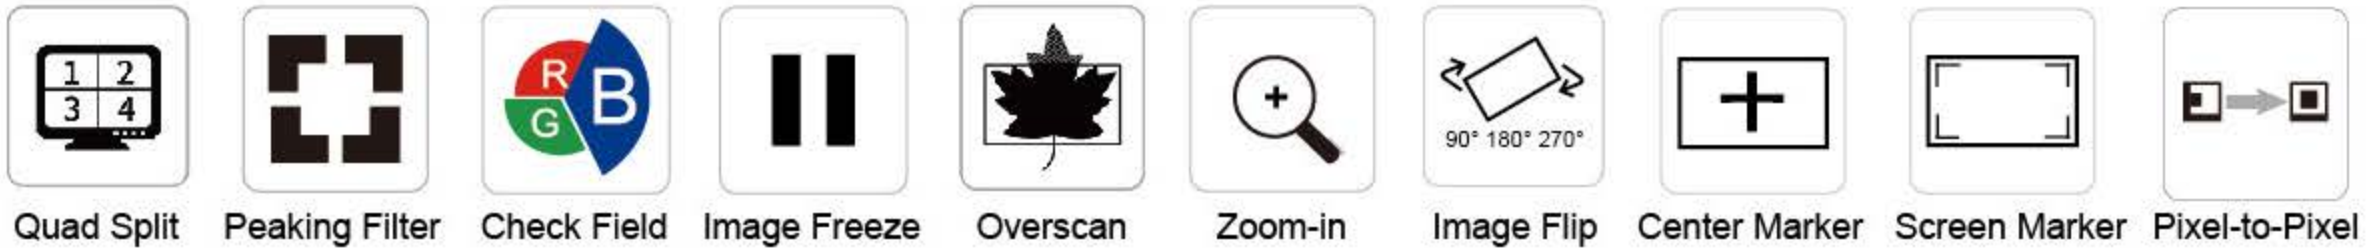

## Specification

Model	4K156-9HSD	4K173-9HSD	4K238-9HSD-CO	4K280-9HSD-CO
Screen size	15.6" IPS	17.3" IPS	23.8" IPS	28"
Resolution	3840×2160 pixels	3840×2160 pixels	3840×2160 Pixels	3840×2160 Pixels
Display Colors	16.7M colors (8-bits)	16.7M colors (8-bits)	1.07 Billion colors, 10Bit	1.073G (10 bits)
Dot pitch	0.0897 x 0.0897 mm	0.0995 x 0.0995 mm	0.13725×0.13725 mm	0.16 (H) x 0.16 (V) mm
Aspect Ratio	16:9	16:9	16:9	16:9
Brightness	300 cd/m <sup>2</sup>	400 cd/m <sup>2</sup>	310 cd/m <sup>2</sup>	300 cd/m <sup>2</sup>
Contrast	800:1	1000:1	1000:1	1000:1
Backlight	LED	LED	LED	LED
Response Time	25ms	27ms	Tr =7ms; Tf=7ms	Tr =1.5ms; Tf=3.5ms
Viewing Angle	85°/85°(L/R) 85°/85°(U/D)	89°/89°(L/R) 89°/89°(U/D)	178°(H) / 178°(V)	170°(H) / 160°(V)
Inputs	HDMIx4 (HDMI2.0x1 support 4K 60HZ; HDMI1.4x3 support 4K 30HZ) SDI, DVI, VGA, Audio(L/R), Tally, USB Upgrade			
Outputs	SDI			
Audio	3.5mm Stereo Headphone, Speaker			
SDI Support Format	480i/576i 720p (60/59.94/50/30/29/25/24/23.98) 1080i (60/59.94/50) 1080p (60/59.94/50/30/29.97/25/24/24sF/23.98/23.98sF)			
HDMI Support Format	HDMI 2.0 4K UHD 2160P (23.98/24/25/29.97/30/50/59.94/60) HDMI 1.4 4K UHD 2160P (23.98/24/25/29.97/30) 480i/576i/480p/576p 720p (60/59.94/50/30/29/25/24/23.98) 1080i (60/59.94/50) 1080p (60/59.94/50/30/29.97/25/24/24sF/23.98/23.98sF)			
Power Consumption	≤18W	≤22W	≤42W	≤45W
Input Voltage	DC12~24V (XLR)	DC12~24V (XLR)	DC12~24V (XLR)	DC12~24V (XLR)
Operating Temperature	-10°C~50°C	-10°C~50°C	-10°C~50°C	-10°C~50°C
Storage Temperature	-20°C~60°C	-20°C~60°C	-20°C~60°	-20°C~60°C
Unit Size	372L×262H×28.5D (mm)	425L×285H×27.3D (mm)	680L×430H×250D (mm) (with Suitcase)	780L×470H×250D (mm) (with Suitcase)
Unit Weight	2.03kg (without Bracket)	2.5kg (without Bracket )	18.5kg (with Suitcase)	21.7kg (with Suitcase)