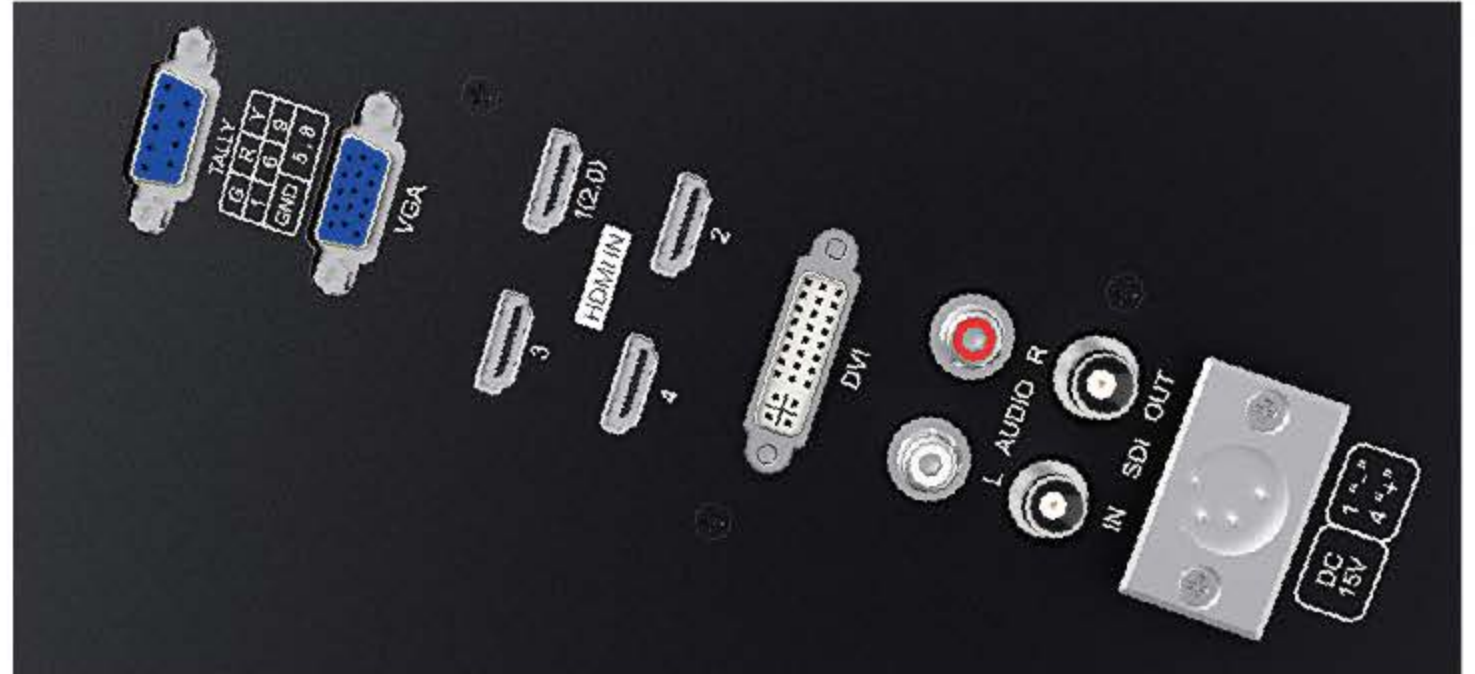

Support 4K HDMI Input

1X HDMI2.0, 3X HDMI1.4 Support 2160P

Rich Interfaces

- 3G-SDI
- 4xHDMI
- DVI
- VGA
- AUDIO
- TALLY

More Auxiliary Functions

More professional functions assist users to accurately monitor when shooting, making and playing movies/ videos.