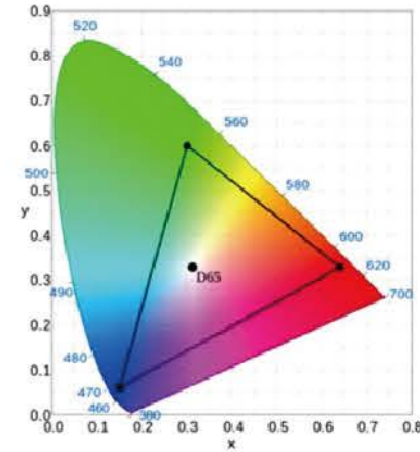

Accurate Color Reproduction

Rec.709 color standard