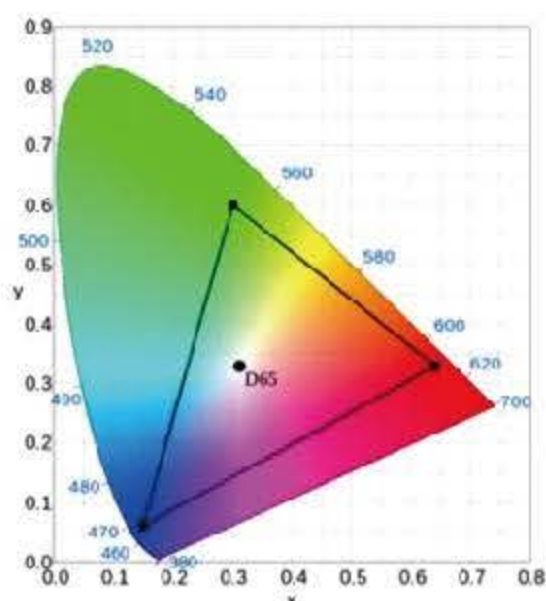

Zoom-in

Pixel-to-Pixel

Check Field

Image Flip

True Color Professional Calibration Color

Support 4K HDMI Input/Output

3840×2160p (30/29.97/25/24/23.98Hz)
4096X2160P (24Hz)

Specification