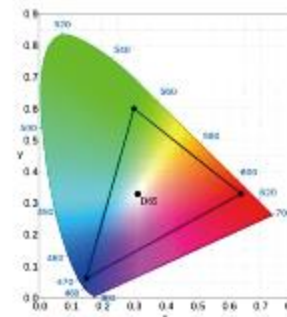

1280x800

HD Resolution

IPS 178°

Viewing Angle

Rec.709

Color Calibration

3G-SDI Input/Output

4K HDMI Input/Output

## True Color · Professional Calibration Color