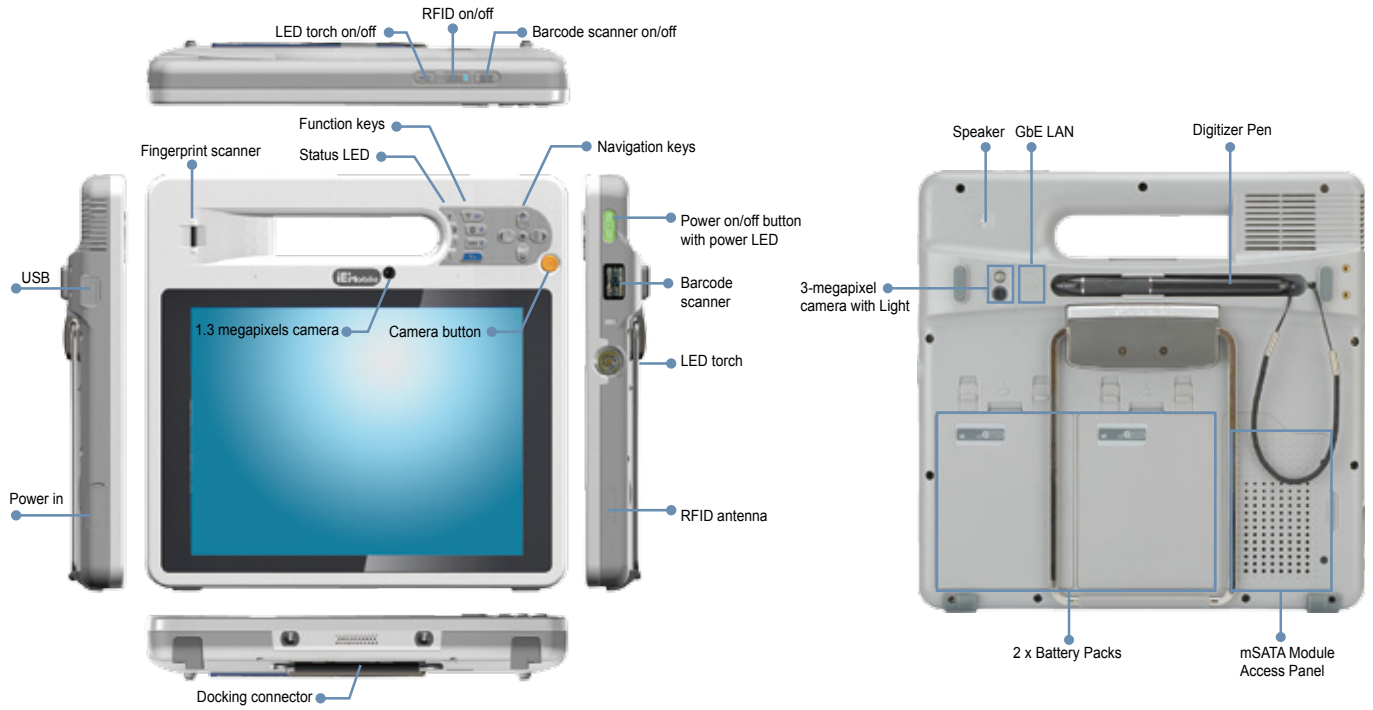

Packing List

Item	Part No.	HU	TR	ET
Digitizer Pen	7Z000-SU5E10S06AU00X-RS	•		
Battery Pack	31603-000016-RS	•	•	
Battery Pack-B	31603-000020-RS			•
Medical-grade Power Adapter (12V/60W)	63040-010060-020-RS	•	•	
Non-Medical-grade Power Adapter (12V/60W)	63040-010060-030-RS			•
User's Manual CD	7B000-000552-RS	•	•	•