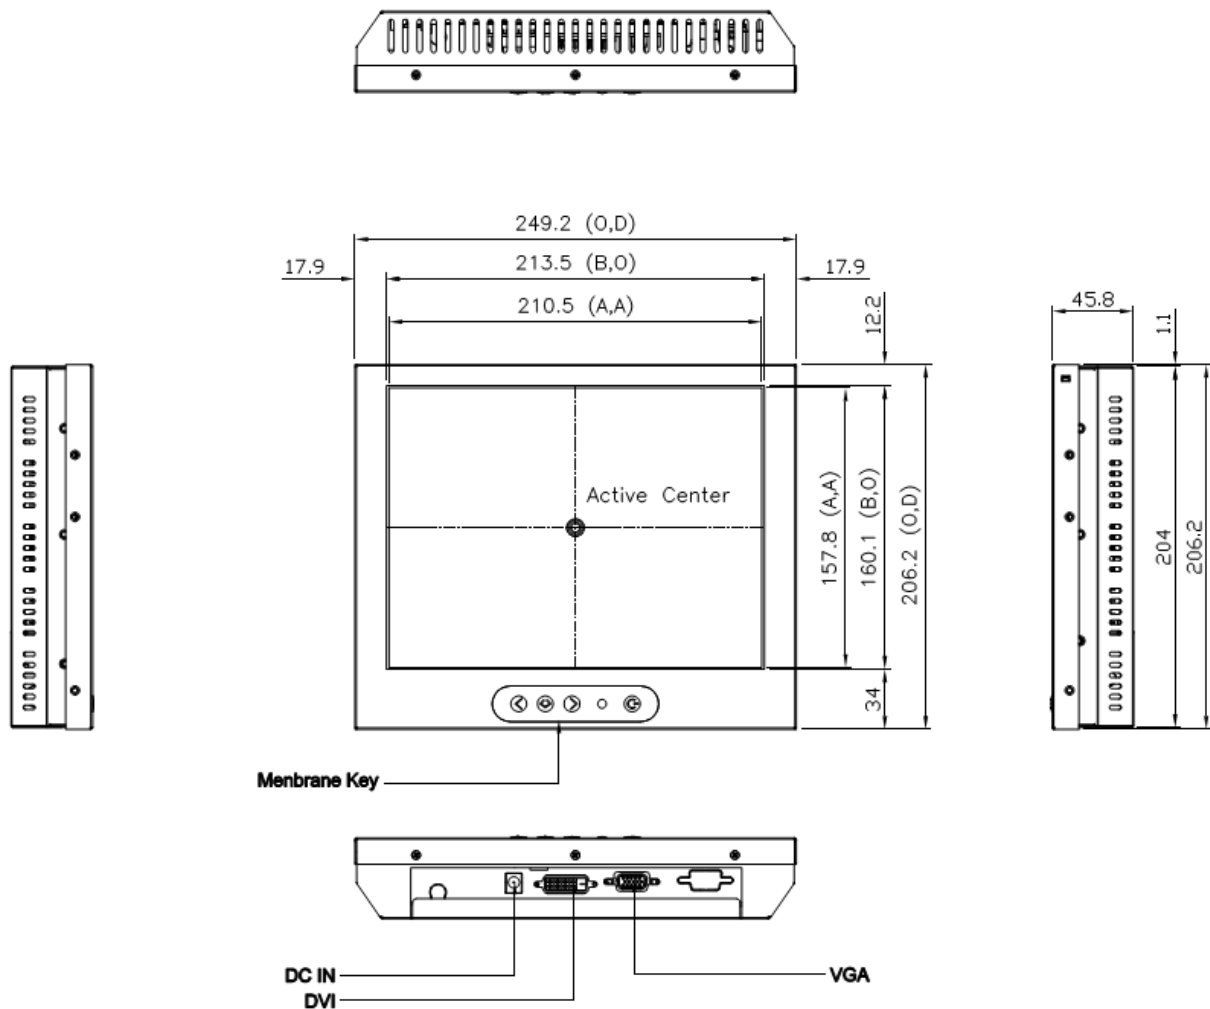

Key Features

- High Brightness 1300 nits
- Sunlight Readable
- LED Backlight
- Low Power Consumption
- Slim Bezel
- BL MTBF: 100,000 hours

Specifications

Model Name	SLD1095-A
Description	10.4" TFT LCD, LED Backlight 1300 nits, XGA
Screen Size	10.4"
Display Area (mm)	210.4(H) x 157.8(V)
Brightness	1300 cd/m ²
Resolution	1024x768
Aspect Ratio	4 : 3
Contrast Ratio	2600 : 1
Pixel Pitch (mm)	0.2055(H) x 0.2055(V)
Pixel Per Inch (PPI)	123
Viewing Angle	178°(H),178°(V)
Color Saturation (NTSC)	70%
Display Colors	16.2G
Response Time (Typical)	30ms
Panel Interface	LVDS
AD Board Input Interface	VGA, DVI-D,
Input Power	DC12V
Power Consumption	10.3W
OSD Key	4 Keys (Power Switch, Menu, +, -)
OSD Control	Brightness, Color, Contrast, Auto Turing, H/V Position...etc
Dimensions (mm)	249.2 x 206.2 x 45.8
Bezel Size(U/B/L/R)	12.2/34/17.9/17.9 mm
Weight (Net)	1.64kg
Mounting	75x75, 100x100
Operating Temperature	-30 °C ~80 °C
Storage Temperature	-30 °C ~ 80 °C

Specifications are subject to change without notice.
 All brands or product names are trademarks or registered trademarks of their respective companies.

Mechanical Drawing

Outline Dimensions

Unit: mm

NOTE :

O.D : OUTLINE DIMENSION

B.O : BEZEL OPENING

A.A : LCD ACTIVE AREA

8-M4_USER HOLE_MAX DEPTH=4mm

SLD1095-A

Ordering Information

Part Number	Description
SLD1095-AGA-G21	10.4",1300nits,XGA,AD6038GD.LID10A,O/F,AR Glass,DC 12V.V3