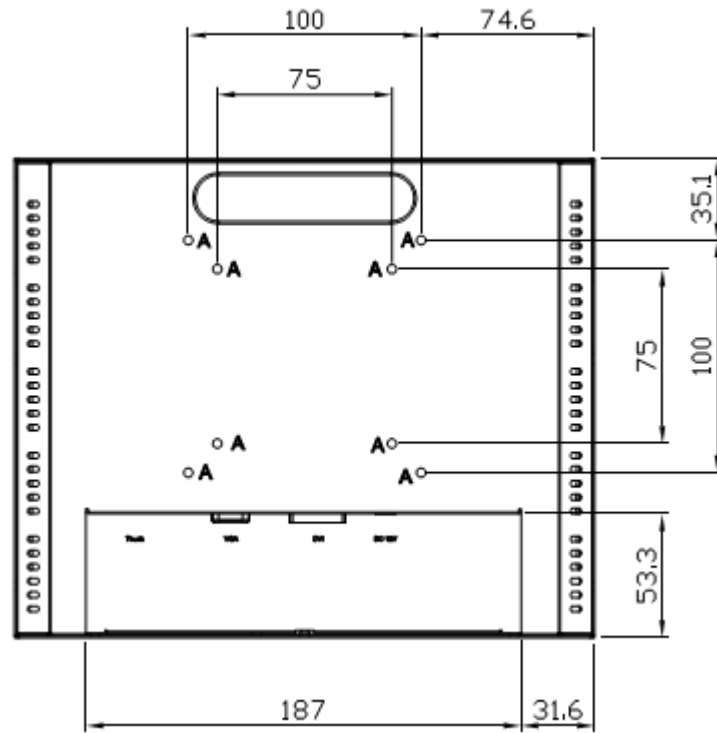

Key Features

- High Brightness 1300 nits
- Sunlight Readable
- LED Backlight
- Low Power Consumption
- Slim Bezel
- BL MTBF: 100,000 hours

Specifications

Model Name	SLD1095-A
Description	10.4" TFT LCD, LED Backlight 1300 nits, XGA
Screen Size	10.4"
Display Area (mm)	210.4(H) x 157.8(V)
Brightness	1300 cd/m ²
Resolution	1024x768
Aspect Ratio	4 : 3
Contrast Ratio	2600 : 1
Pixel Pitch (mm)	0.2055(H) x 0.2055(V)
Pixel Per Inch (PPI)	123
Viewing Angle	178°(H),178°(V)
Color Saturation (NTSC)	70%
Display Colors	16.2G
Response Time (Typical)	30ms
Panel Interface	LVDS
AD Board Input Interface	VGA, DVI-D,
Input Power	DC12V
Power Consumption	10.3W
OSD Key	4 Keys (Power Switch, Menu, +, -)
OSD Control	Brightness, Color, Contrast, Auto Turing, H/V Position...etc
Dimensions (mm)	249.2 x 206.2 x 45.8
Bezel Size(U/B/L/R)	12.2/34/17.9/17.9 mm
Weight (Net)	1.64kg
Mounting	75x75, 100x100
Operating Temperature	-30 °C ~80 °C
Storage Temperature	-30 °C ~ 80 °C

O.D : OUTLINE DIMENSION

B.O : BEZEL OPENING

A.A : LCD ACTIVE AREA

8-M4_USER HOLE_MAX DEPTH=4mm

SLD1095-A

Ordering Information

Part Number	Description
SLD1095-AGA-G21	10.4",1300nits,XGA,AD6038GD.LID10A,O/F,AR Glass,DC 12V.V3

Optional Accessories

Part Number	Description
810618301010	CABLE.POWER.AC.1830mm USA type
810618301090	CABLE,POWER,AC,1830mm Europe type
810618301050	CABLE.POWER.AC.1830mm UK type
810618301170	CABLE.POWER,AC,1830mm Australia type
810618301031	CABLE.POWER.AC.1830mm Japan type