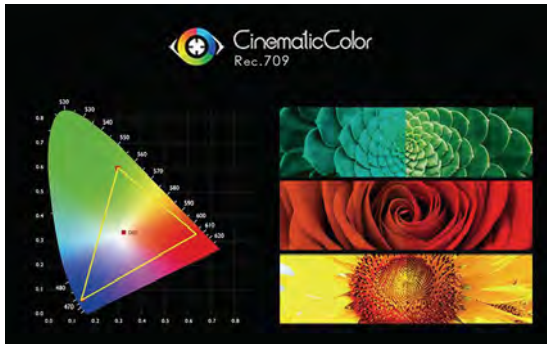

### True Color · Professional Color Calibration

Use Rec.709 color standard