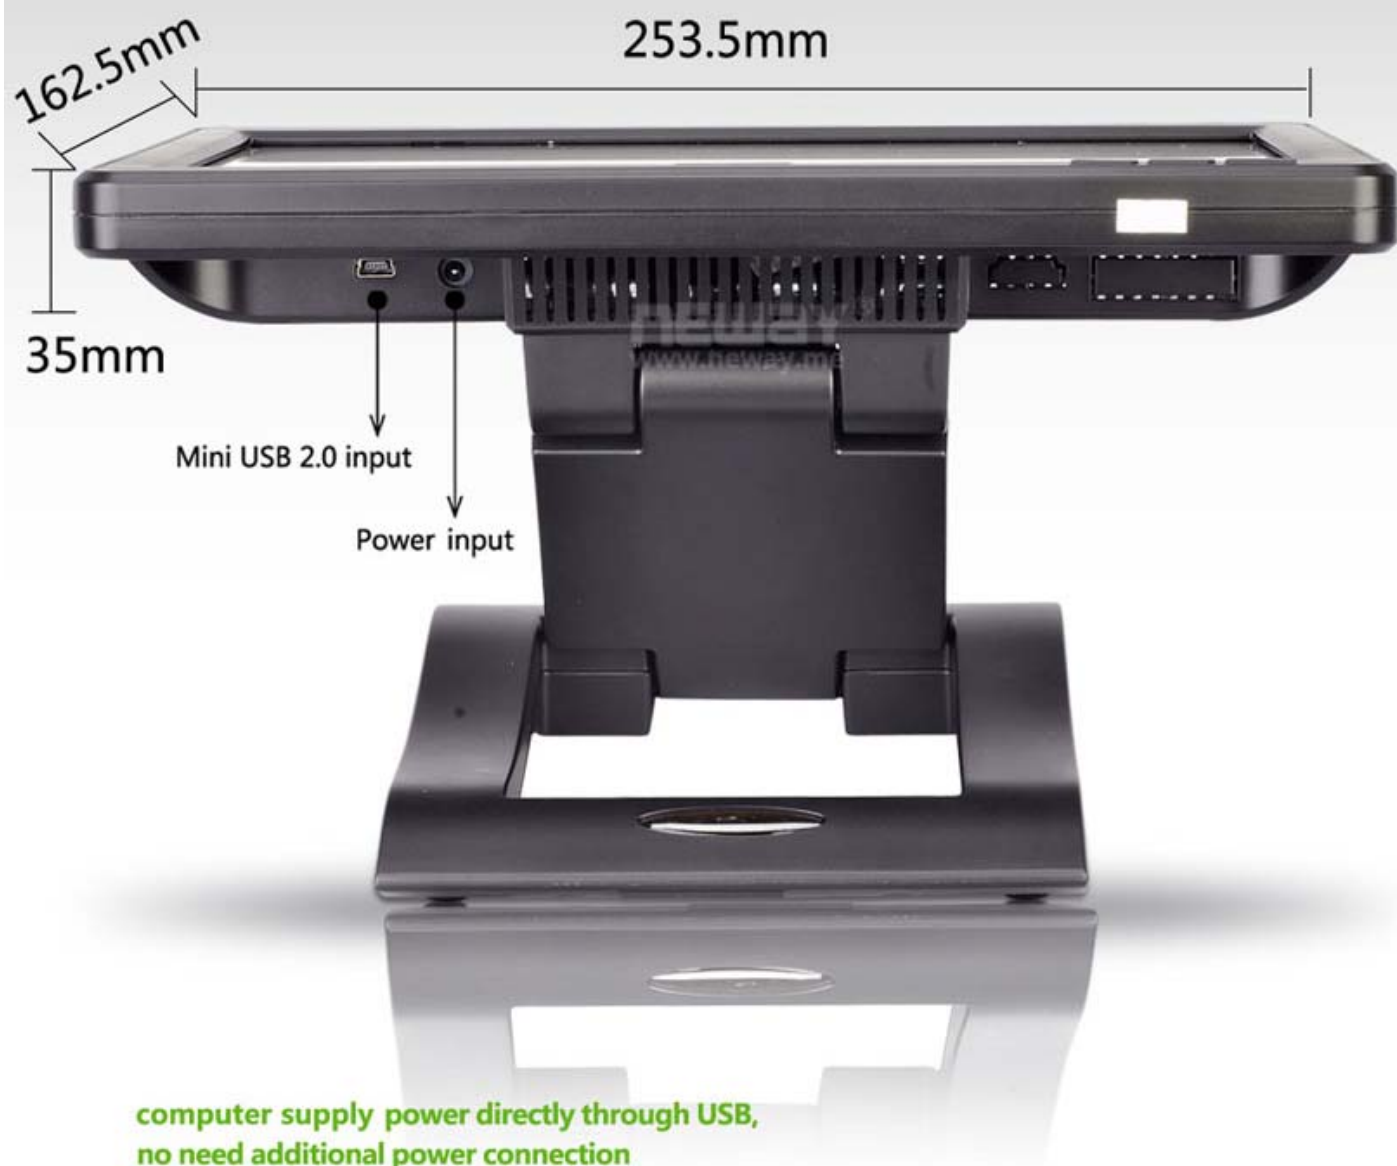

10.1 Inch USB TFT LCD Monitor

CL1010N: USB Connect to PC (without Touch)

☞ CL1010NT: USB Connect to PC (with Touch)

SPECIFICATION

- Screen Size: Digital 10.1 inch
- Dot Pixels: 1024(H) x (RGB) x 576(V) = 1,769,472 (dots)
- Aspect Ratio: 16:9
- Contrast: 500:1
- LED Backlight
- LCD Brightness: 200 cd/m²
- Input Power: USB (DC 5V)
- Operating Voltage: USB 5V 0.5A
- Power Consumption: ≤ 4.5W
- Dimension (mm): 253.5L x 162.5W x 35H
- with Stand 253.5L x 162.5W x 65.5H
- Weight (kg): 0.982

VISIBLE ANGLE

Level 90 Vertical 50

USB Connection

**computer supply power directly through USB,
no need additional power connection**

Mini USB 2.0 input

Automatic display adjustment

4 adjustable backlight levels for daytime or night-time use