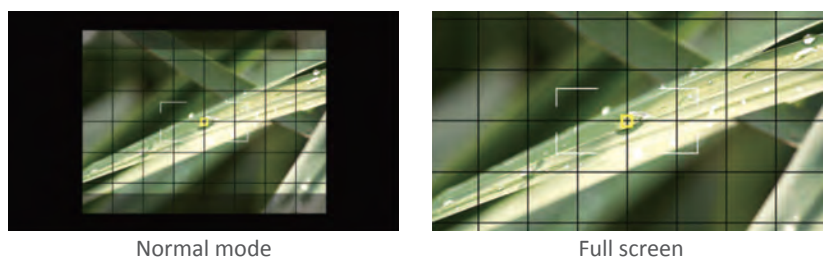

FEATURE

- | | | | | |
|---------------|------------------|-----------------|-----------|------------------------|
| • Check Field | • Image Flip | • Center Marker | • Zoom in | • HDMI Lock |
| • Camera Mode | • Pixel to Pixel | • Frame Maker | • Camera | • Peaking Focus Assist |

CHECK FIELD

Check field function has 4 modes: Mono,R,G,B.

Camera Mode

It will be full screen and no delay,stretch or blink screen under camera mode.

Peaking

The operator adjusts the focus control until the red outlines on the desired area are clear, indicating optimal focus. For the best results, be sure the subject is properly exposed. Enjoy taking your photos!

Subject in focus with Filter off

Subject in focus with Filter on

Subject out-focus with Filter off

Subject out-focus with Filter on

Image flip

Original Image

Image Flip horizontally

Image Flip vertically