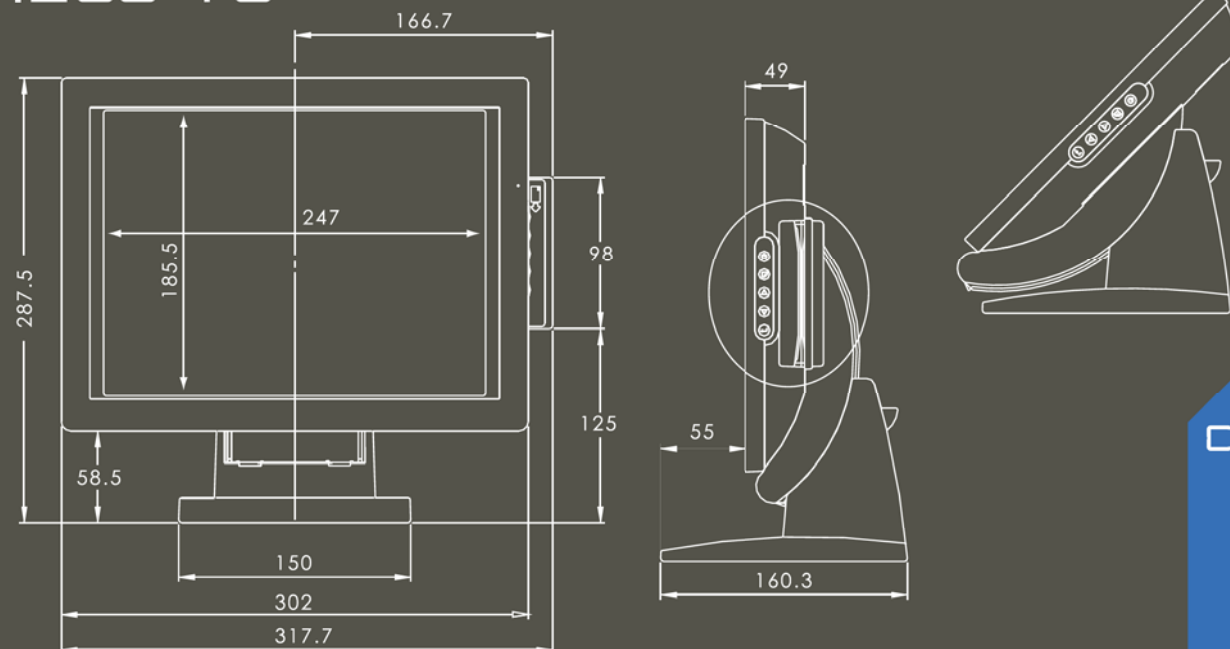

1200 TS

TEL: 949.380.8898 FAX: 949.380.0888
EMAIL: SALES@XENARC.COM

CERTIFICATIONS

RoHS