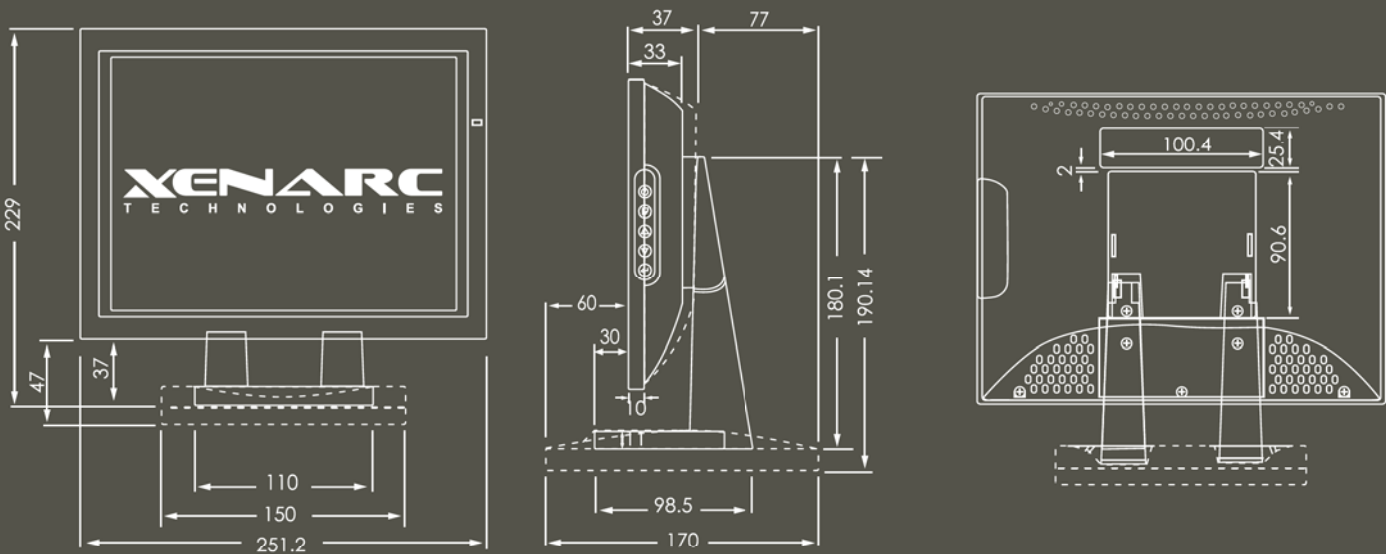

Physical Resolution: 800x600
Supported Resolution: 640x480 - 1024x768
Brightness: 230 cd/m² (1040 TS), 450 cd/m² (1200 TS)
Contrast Ratio: 500:1 (1040TS), 700:1 (1200TS)
Viewing Angle: 140° Horizontal, 120° Vertical (1040TS)
160° Horizontal, 140° Vertical (1200TS)
Response Time (Tr/Tf): 10/25ms (Typ.)

Operating Voltage: DC 12V
Power Consumption: <18W (1040TS), <12W (1200TS)
Operating Temp: 32°F ~ 104°F
Storage Temp: -4°F ~ 140°F
Weight: 6.61lbs w/ base, 3.31lbs w/o base (1040TS)
7.91lbs w/ base, 5.73 w/o base (1200TS)
24 Month Warranty
All measurements are in [mm]

1040 TS