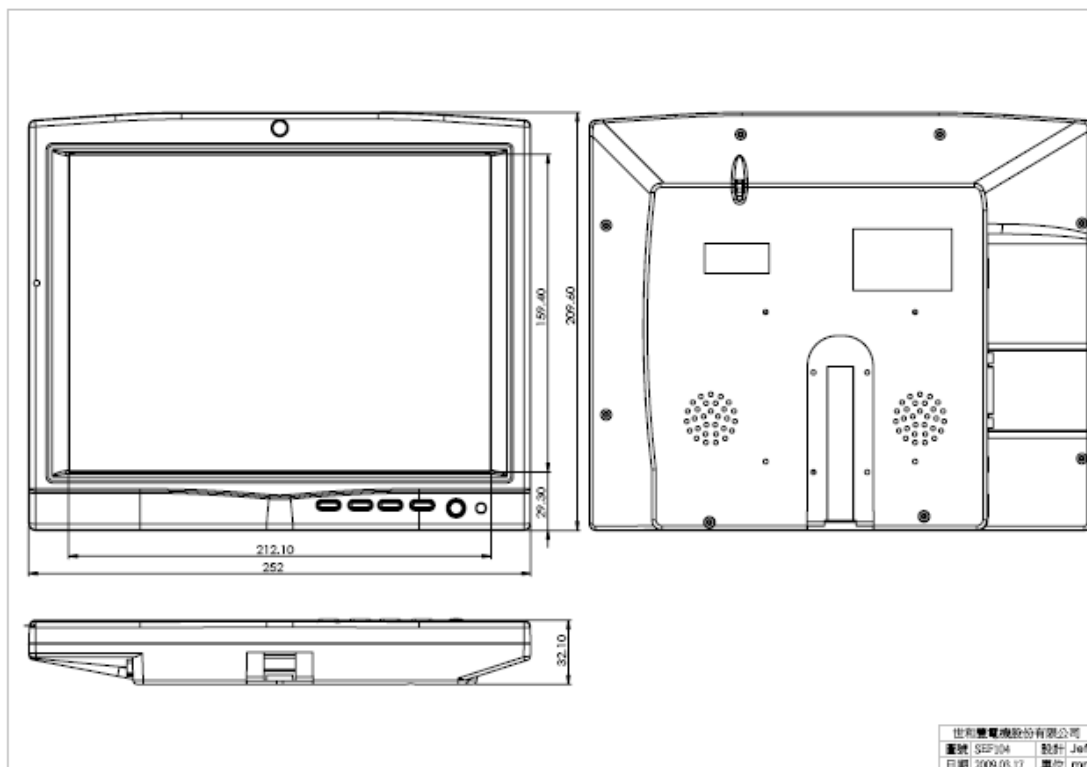

10.4" TFT LCD Monitor

SEFORM ELECTRONICS CO., LTD.

TEL: 886-7-8130209 FAX: 886-7-8131917

E-mail: sales@seform.com.tw URL: www.seform.com.tw