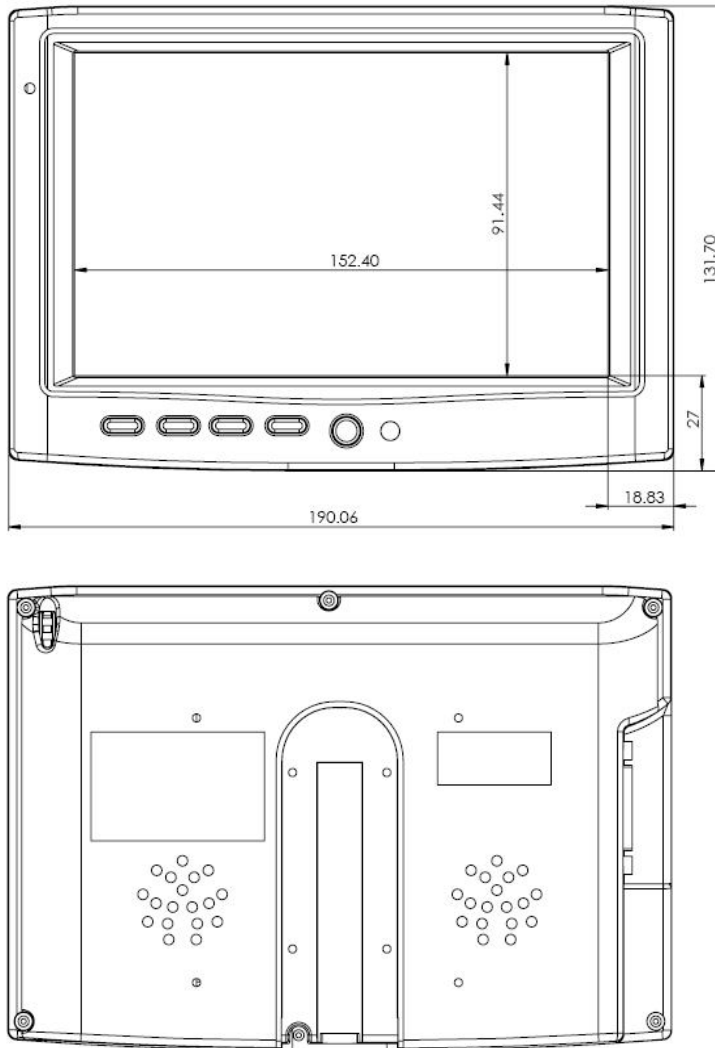

7" TFT LCD Monitor

Accessories	Metal stand x 1, AC switching power supply x 1, Car Cigarette lighter adapter x 1, All-In-One cable x 1, Remote controller x 1, Touch driver x 1, Users manual x 1, Touch Stylus x 1

Dimension Drawing:

SEFORM ELECTRONICS CO., LTD.

TEL: 886-7-8130209 FAX: 886-7-8131917

E-mail: sales@seform.com.tw URL: www.seform.com.tw