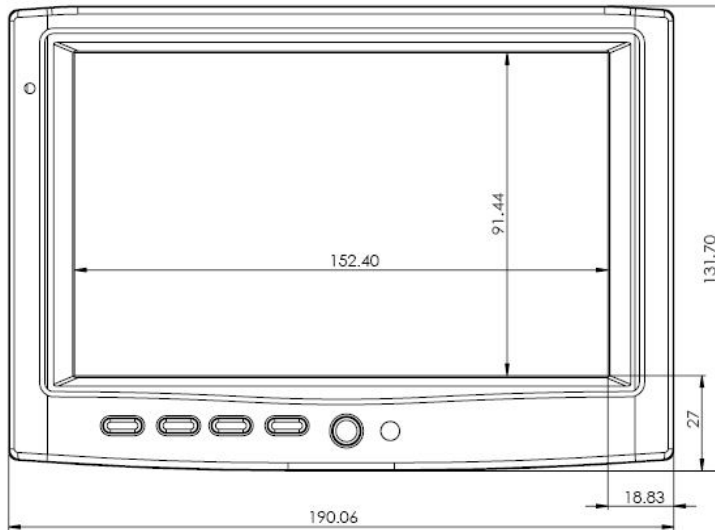

7" TFT LCD Monitor

SEFORM ELECTRONICS CO., LTD.

TEL: 886-7-8130209 FAX: 886-7-8131917

E-mail: sales@seform.com.tw URL: www.seform.com.tw