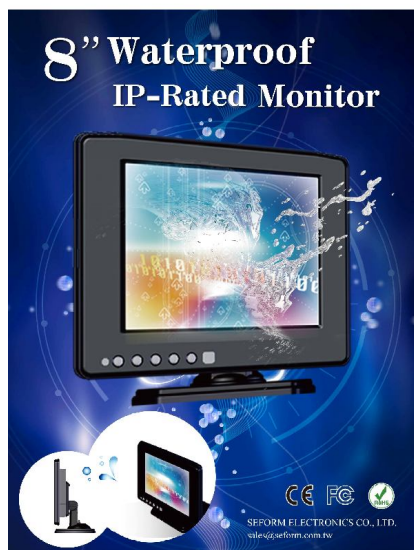

8" TFT LCD MONITOR

Model No. SEW800PC

8" (4:3) TFT LCD Monitor With Dust & Waterproof IP67 Rating

Feature:

High Brightness 600 nits

High Contrast 500:1

4:3 Aspect Ratio

Three Video Inputs

One VGA Input

Auto Reversing Function For Video 3

With Tempered Glass protection design

Anti-Glare surface

IEC60529 IP67 Rating Dust & Waterproof

LED Backlight With Low Power Consumption

Resolution Supports from 640x480~ 1920x1200

VESA Mountable

RoHS Compliant

Winder power input DC9-36V

Cable Length can be customized or optional: waterproof connector cable

Specification

PANEL	Screen Size	8 inch (Diagonal)
	Display Resolution (dot)	800(W) x RGB x 600 (H)
	Interface	Digital
	Driver Element	a-Si TFT active matrix
	Active Area (mm)	162.0(W) x 121.5 (H)
	Dot Pitch (mm)	0.0675 (W) x 0.2025(H)
	Color Configuration	R.G.B. stripe
	Backlight unit	LED
	Response time(Rise/Fall)	10/15 ms
	Contrast Ratio	500:1
	Brightness	600 nit
	View Angle(T/B/L/R)	60/65/70/70 deg.
	LED for life	30,000 Hr(Min.)
Input Signal	Video source	R.G.B (0.7/1.0Vpp, 75 ohms)
	Frequency	Fh:30-80Khz, Fv: 60-75Hz
Audio		1W x 1 Speaker
Resolution	Supported	640x480~1024x768 @60/70/75Hz
	Recommended	800x600 @60Hz
Power Rating	Input	DC9-36V
Temperature	Operation(°C)	-10~+60
	Storage(°C)	-20~+70
Dimension	Overall(W)X(H)X(D)mm	229.6x162.79x33.9
Certificate		CE/FCC/E13, IEC60529 IP67, RoHS compliant
Accessories	Metal stand x 1, AC switching power supply x 1 or Car Cigarette lighter adapter x 1, All-In-One cable (2.5M) x 1, Remote controller x 1, User manual x 1	