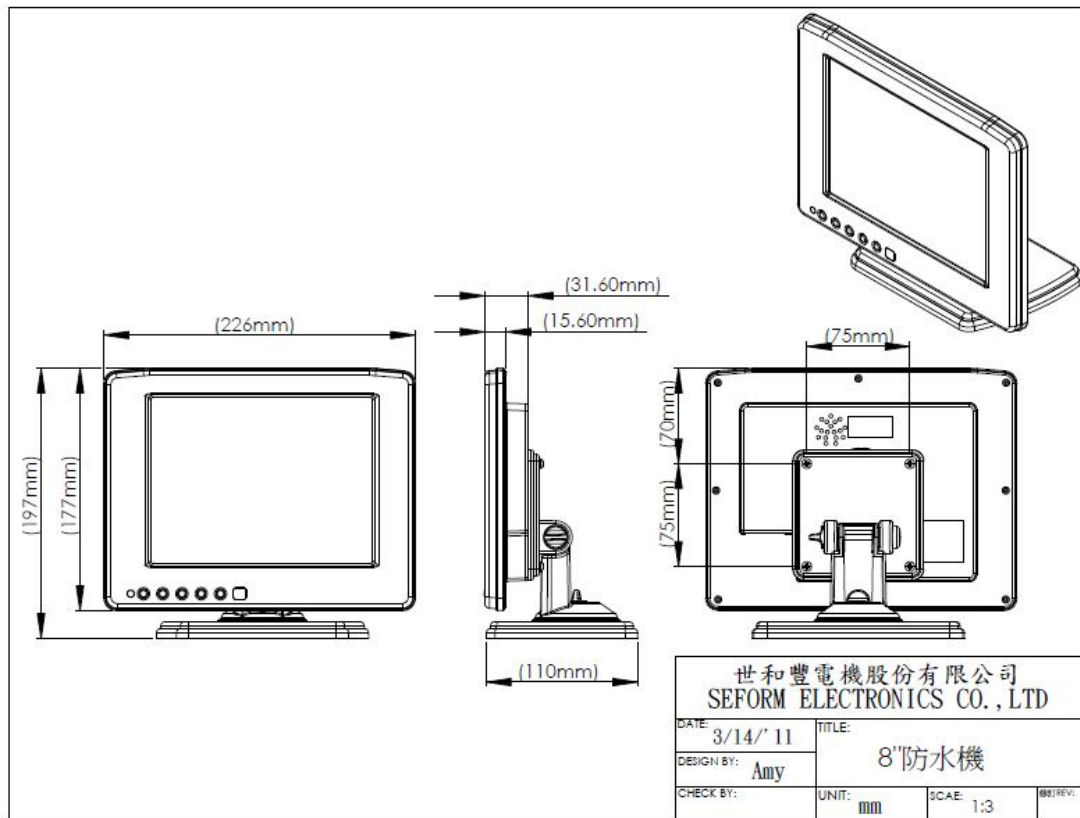

8" TFT LCD MONITOR

Mechanical drawing:

SEFORM ELECTRONICS CO., LTD.

TEL: 886-7-8130209 FAX: 886-7-8131917

E-mail: sales@seform.com.tw URL: www.seform.com.tw