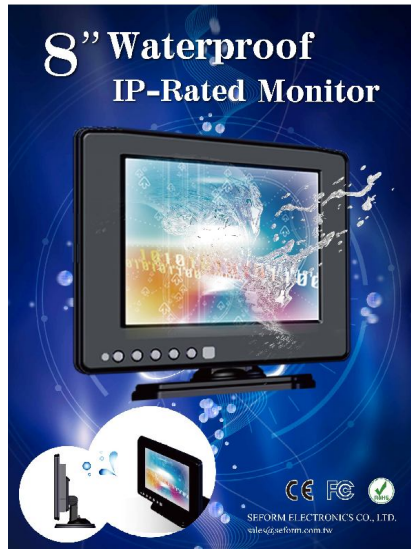

8" TFT LCD MONITOR

Model No. SEW800PC

8" (4:3) TFT LCD Monitor With Dust & Waterproof IP67 Rating

Feature:

High Brightness 600 nits

High Contrast 500:1

4:3 Aspect Ratio

Three Video Inputs

One VGA Input

Auto Reversing Function For Video 3

With Tempered Glass protection design

Anti-Glare surface

IEC60529 IP67 Rating Dust & Waterproof

LED Backlight With Low Power Consumption

Resolution Supports from 640x480~ 1920x1200

VESA Mountable

RoHS Compliant

Winder power input DC9-36V

Cable Length can be customized or optional: waterproof connector cable

Specification

PANEL	Screen Size	8 inch (Diagonal)
	Display Resolution (dot)	800(W) x RGB x 600 (H)
	Interface	Digital
	Driver Element	a-Si TFT active matrix
	Active Area (mm)	162.0(W) x 121.5 (H)
	Dot Pitch (mm)	0.0675 (W) x 0.2025(H)
	Color Configuration	R.G.B. stripe
	Backlight unit	LED
	Response time(Rise/Fall)	10/15 ms
	Contrast Ratio	500:1
	Brightness	600 nit
	View Angle(T/B/L/R)	60/65/70/70 deg.
LED for life	30,000 Hr(Min.)	
Input Signal	Video source	R.G.B (0.7/1.0Vpp, 75 ohms)
	Frequency	Fh:30-80Khz, Fv: 60-75Hz
Audio		1W x 1 Speaker
Resolution	Supported	640x480~1024x768 @60/70/75Hz
	Recommended	800x600 @60Hz
Power Rating	Input	DC9-36V
Temperature	Operation(°C)	-10~+60
	Storage(°C)	-20~+70
Dimension	Overall(W)X(H)X(D)mm	229.6x162.79x33.9
Certificate		CE/FCC/E13, IEC60529 IP67, RoHS compliant
Accessories	Metal stand x 1, AC switching power supply x 1 or Car Cigarette lighter adapter x 1, All-In-One cable (2.5M) x 1, Remote controller x 1, User manual x 1	