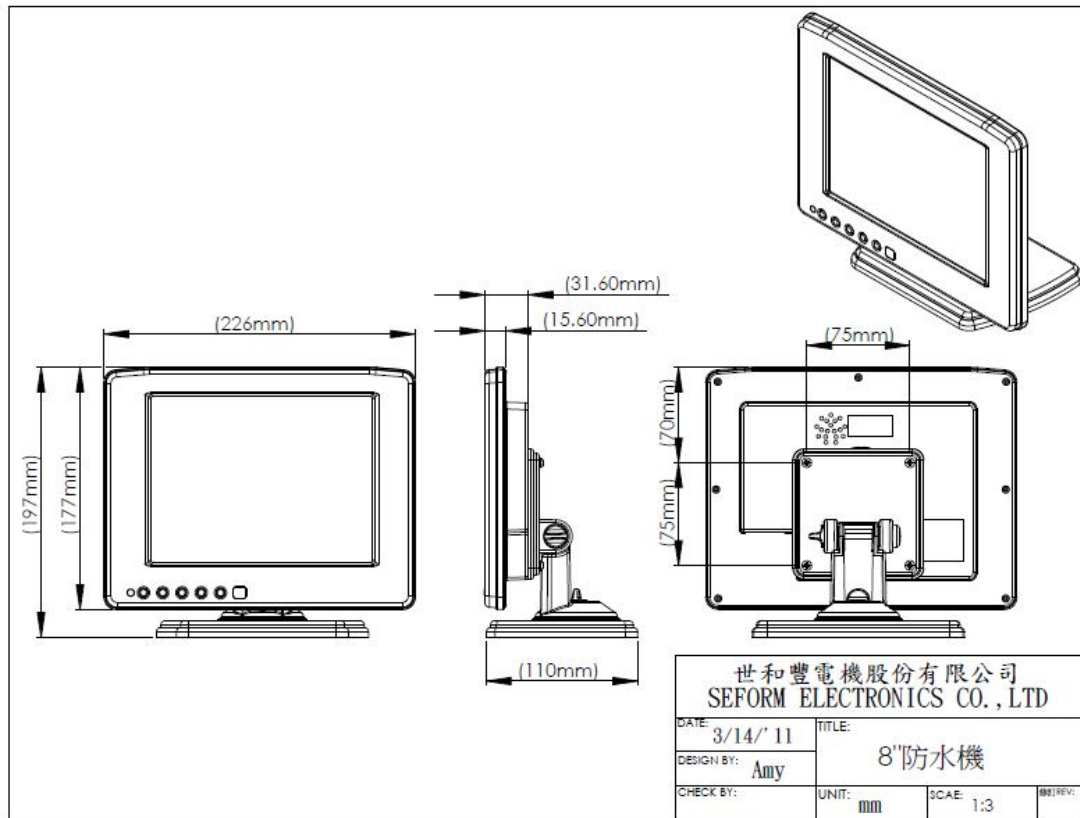

8" TFT LCD TOUCH SCREEN

	Touch Stylus x 1

Mechanical drawing:

SEFORM ELECTRONICS CO., LTD.

TEL: 886-7-8130209 FAX: 886-7-8131917

E-mail: sales@seform.com.tw URL: www.seform.com.tw