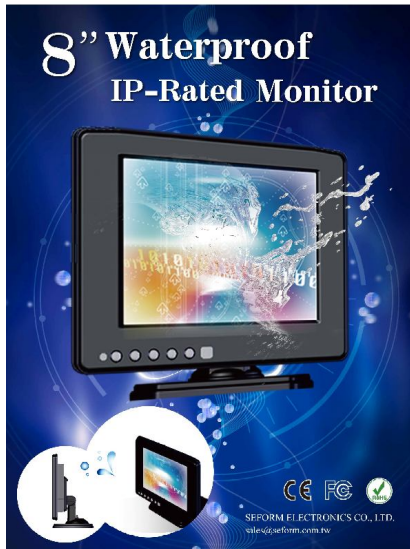

8" TFT LCD TOUCH SCREEN

**Model No. SEW800TPC-S**  
**Sunlight Readable 8" (4:3) TFT LCD VGA Touch Screen, With**  
**Ultra-Brightness**

**Feature:**

***High Brightness 600 nits***

***High Contrast 500:1***

***4:3 Aspect Ratio***

***Three Video Inputs***

***One VGA Input***

***Auto Reversing Function For Video 3***

***Touch Screen Function***

***Sun Light Readable***

***Waterproof-IP67***

***USB Interface***

8" TFT LCD TOUCH SCREEN

**Auto Power On/Off Function**

**NTSC/PAL/SECAM Auto Switching**

**VESA Mountable 75 x 75mm**

**RoHS Compliant**

**DC9-32V power input**

**Specification**

PANEL	Screen Size	8 inch (Diagonal)
	Display Resolution (dot)	800(W) x RGB x 600 (H)
	Interface	Digital
	Driver Element	a-Si TFT active matrix
	Active Area (mm)	162.0(W) x 121.5 (H)
	Dot Pitch (mm)	0.0675 (W) x 0.2025(H)
	Color Configuration	R.G.B. stripe
	Backlight unit	LED
	Response time(Rise/Fall)	10/15 ms
	Contrast Ratio	500:1
	Brightness	600 nit
	View Angle(T/B/L/R)	60/65/70/70 deg.
	LED for life	20,000 Hr(Min.)
Input Signal	Video source	R.G.B (0.7/1.0Vpp, 75 ohms)
	Frequency	Fh:30-80Khz, Fv: 60-75Hz
Audio		1W x 1 Speaker(Option)
Resolution	Supported	640x480~1920x1080 @60/70/75Hz
	Recommended	800x600 @60Hz
Power Rating	Input	DC9-32V
Temperature	Operation(°C)	-10~+60
	Storage(°C)	-20~+70
Certificate		CE/FCC/E13, RoHS
TouchKit Driver	Windows vista / 9X / Me / NT4.0 / 2000 / XP / CE.NET/CE 2.12/3.0 Embedded/ Dos Mac OS 9X / OS X(Intel CPU) Linux Readme / Mandrake / Red Hat / Fedora Core / SuSE / Debian / (K)Ubuntu / Yellow Dog	
Accessories	Metal stand x 1, AC switching power supply x 1, Car Cigarette lighter adapter x 1, All-In-One cable x 1, Remote controller x 1, Touch driver x 1, Users manual x 1,	