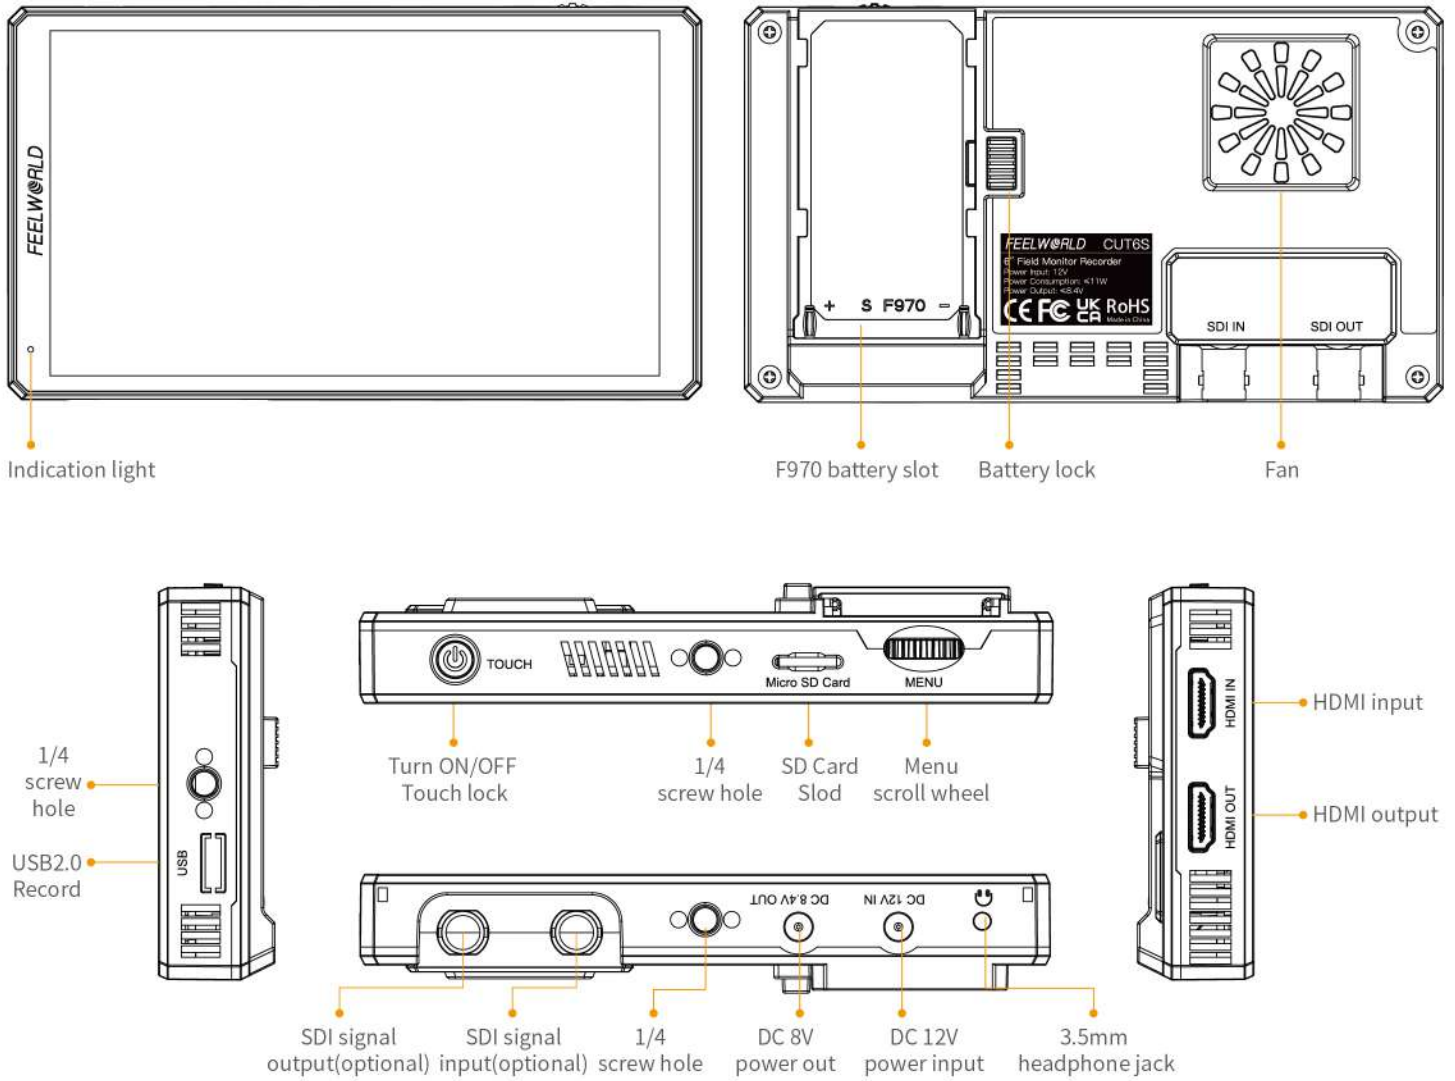

>> STRUCTURE

>> PACKING LIST

Monitor Recorder	Micro HDMI cable	Mini hot shoe mount	User manual

Zhangzhou Seetec Optoelectronics Technology Co., Ltd

E-mail: sales@feelworld.cn

Tel: +86-596-2182566

Website: www.feelworld.com.cn

Fax: +86-596-2672617

www.seetec.com.cn