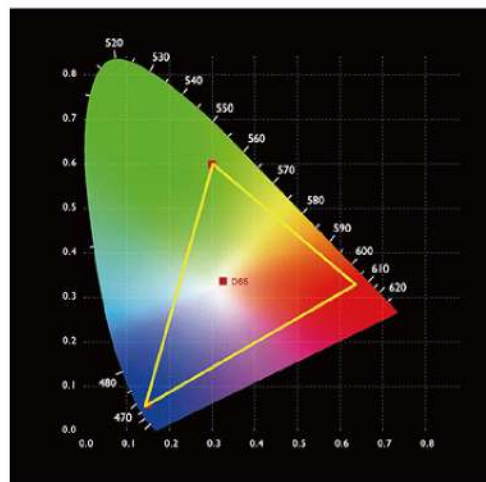

## FEATURES

- 6-inch 1920x1080 full HD IPS screen
- Touch screen menu operation, improve shooting efficiency
- New menu interface, more intuitive and intelligent
- Real-time USB2.0 recording, and support record video with LUT
- HDMI, 3G-SDI inputs and outputs, make for different needs
- HDMI supports LUT loop-out
- HDR monitoring, what you see is what you get
- Supports 3D LUT Log to REC.709 and user 3D LUT upload (up to 50)
- With Waveform, Histogram, False Color, Monochrome etc. functions, can help you accurately exposure and focus every shot.
- Stereo Earphone output
- DC 8.4V power out to power your DSLR camera or mirrorless camera