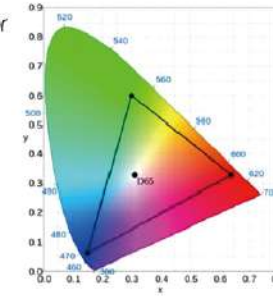

7" 2200nit Ultra Bright
Daylight Viewable HDMI Field Monitor
Making it ideal for shooting outside and viewable
even in direct sunlight

FW279

Ultra Bright

Resolution

Color Gamut

In&Out

Thin Design

High Bright 2200nit for Outdoor Shooting
The brightness of the display enables viewing in sunlight
without the need for a sun hood.

4K HDMI Input and Output
Ideal for 4K Cameras and DSLRs

True Color
Professional Calibration Color

75mm VESA Mounting Holes

Specification

Description	7" Ultra Bright 2200nits HDMI On-camera Monitor
Model	FW279
Screen size	7" IPS
Display Colors	16.7M (8 bit)
Resolution	1920x1200 pixels
Dot pitch	0.07875 (H) x 0.07875 (W) (mm)
Aspect Ratio	16:10
Brightness	2200cd/m2
Contrast	1200:1
Backlight	LED
Viewing Angle	80°/80°(L/R) 80°/80°(U/D)
Input	HDMI
Output	HDMI
Audio	Stereo Headphone, Speaker(built-in)
HDMI Input/ Output Support Format	480i/576i/480p/576p
	1080i (60/59.94/50)
	720p (60/59.94/50/30/29.97/25/24/24sF/23.98/23.98sF)
	1080p(60/59.94/50/30/29.97/25/24/24sF/23.98/23.98sF) 4K UHD 3840×2160p (30/29.97/25/24/23.98 Hz), 4096×2160p (24Hz)
Power Consumption	≤18W
Input Voltage	DC7 ~24V
Power Connector	DC
Battery Plate	F970 (Standard); D28S/D54, LP-E6, U60 (Optional)
Operating Temperature	-20°C ~ 55°C
Storage Temperature	-30°C ~ 65°C
Install Way	1/4"-20 Thread Socket (bottom)
Unit Size	185Lx120Hx25D (mm)
Unit Weight	340g/370g (With F970 Battery Plate)
Standard Accessory	HDMI to Mini HDMI Cable, F970 Battery Plate, Hot Shoe Mount, Operation Manual